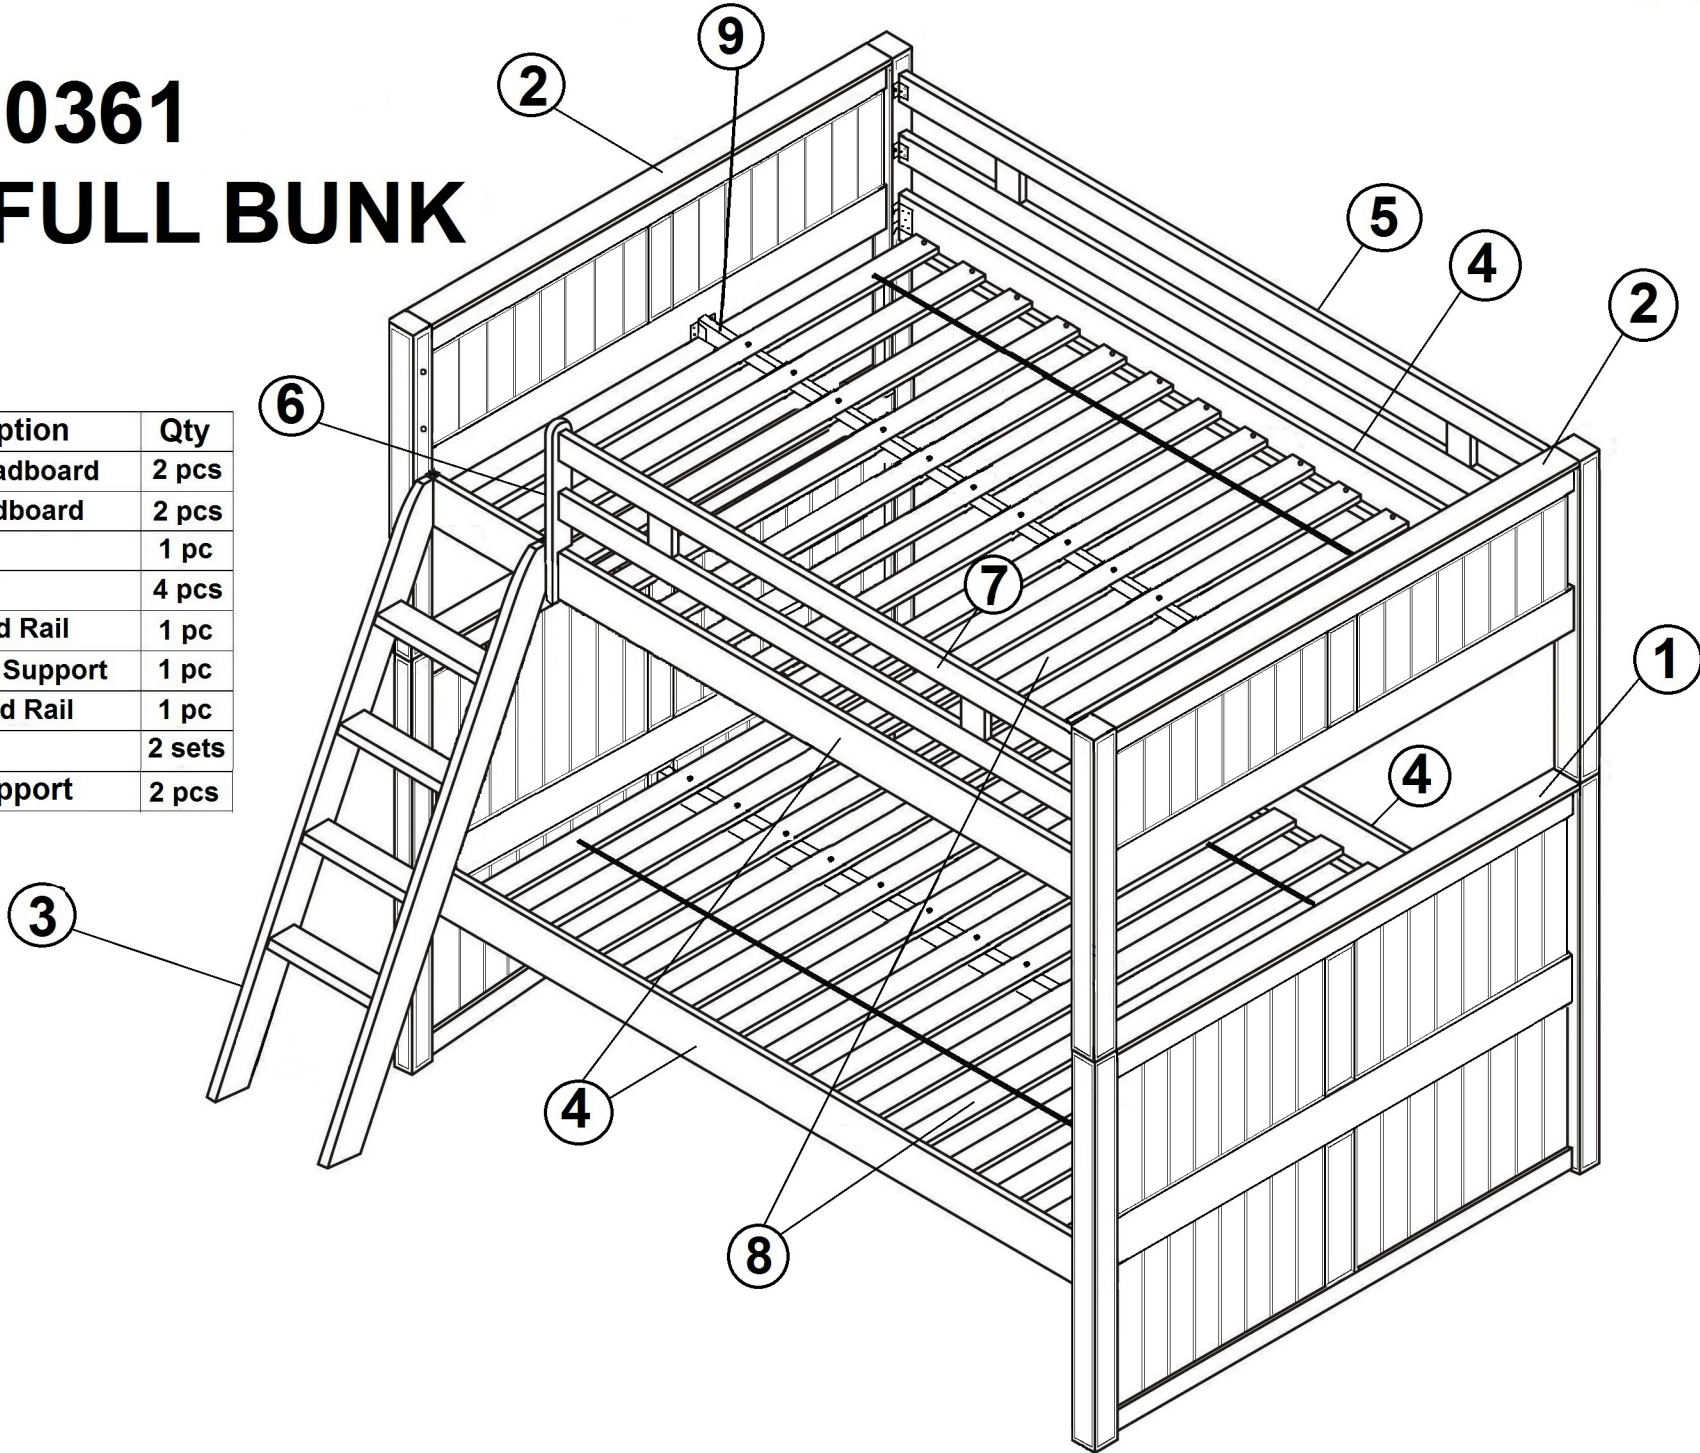

# 0361

## FULL FULL BUNK

### Part List :

Item	Description	Qty
1	Bottom Headboard	2 pcs
2	Upper Headboard	2 pcs
3	Ladder	1 pc
4	Side Panel	4 pcs
5	Long Guard Rail	1 pc
6	Guard Rail Support	1 pc
7	Short Guard Rail	1 pc
8	Slat	2 sets
9	Center support	2 pcs