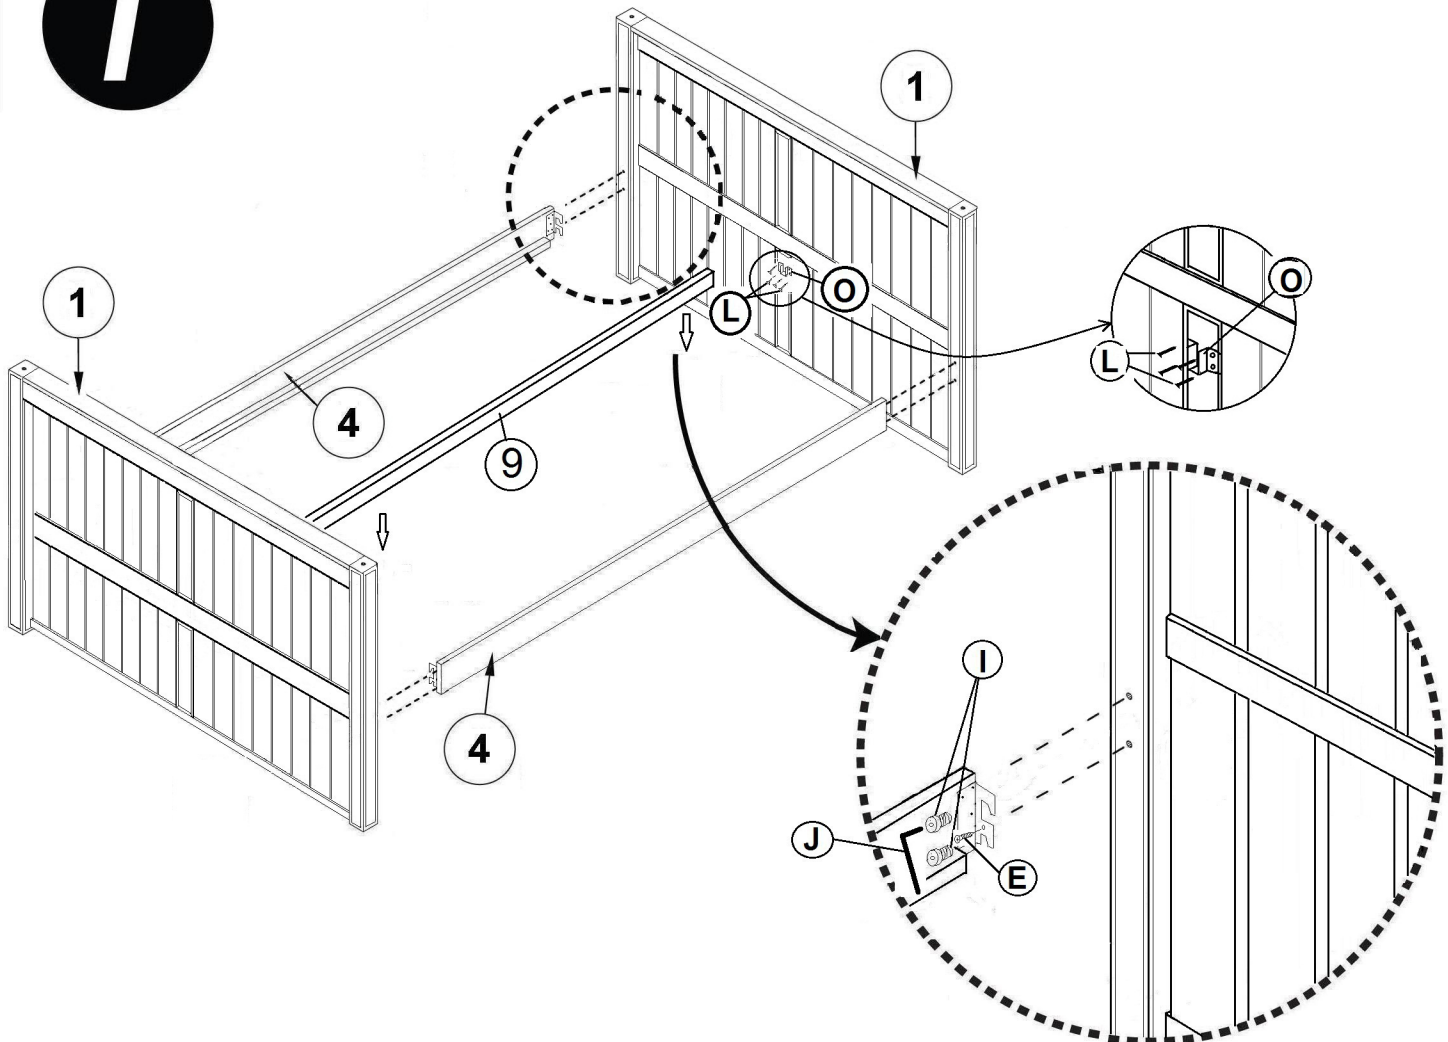

Assembly Instruction

0361

Hardware List :

Item	Description	Qty
A	JCBC M6 x 60	2 pcs
B	JCBC M6 x 30	6 pcs
C	Allen key M4	1 pc
D	Barrel nut	2 pcs
E	CSK screw M4 x 25	112 pcs
F	Metal Pin	4 pcs
H	Ladder Hook (for Short Ladder)	4 pcs
H	Ladder Hook (for Long Ladder)	2 pcs
I	JCBB M8 x 25	16 pcs
J	Allen key M5	1 pc
K	CSK screw M4 x 32	2 pcs
L	CSK screw M4 x 16	28 pcs
M	"L" Bracket	6 pcs
N	Wood Cap	8 pcs
O	"U" Bracket	4 pcs

DO NOT TIGHTEN SCREWS BEFORE ALL PARTS ARE FULLY ASSEMBLED !!

Step
1

Bottom Bunk