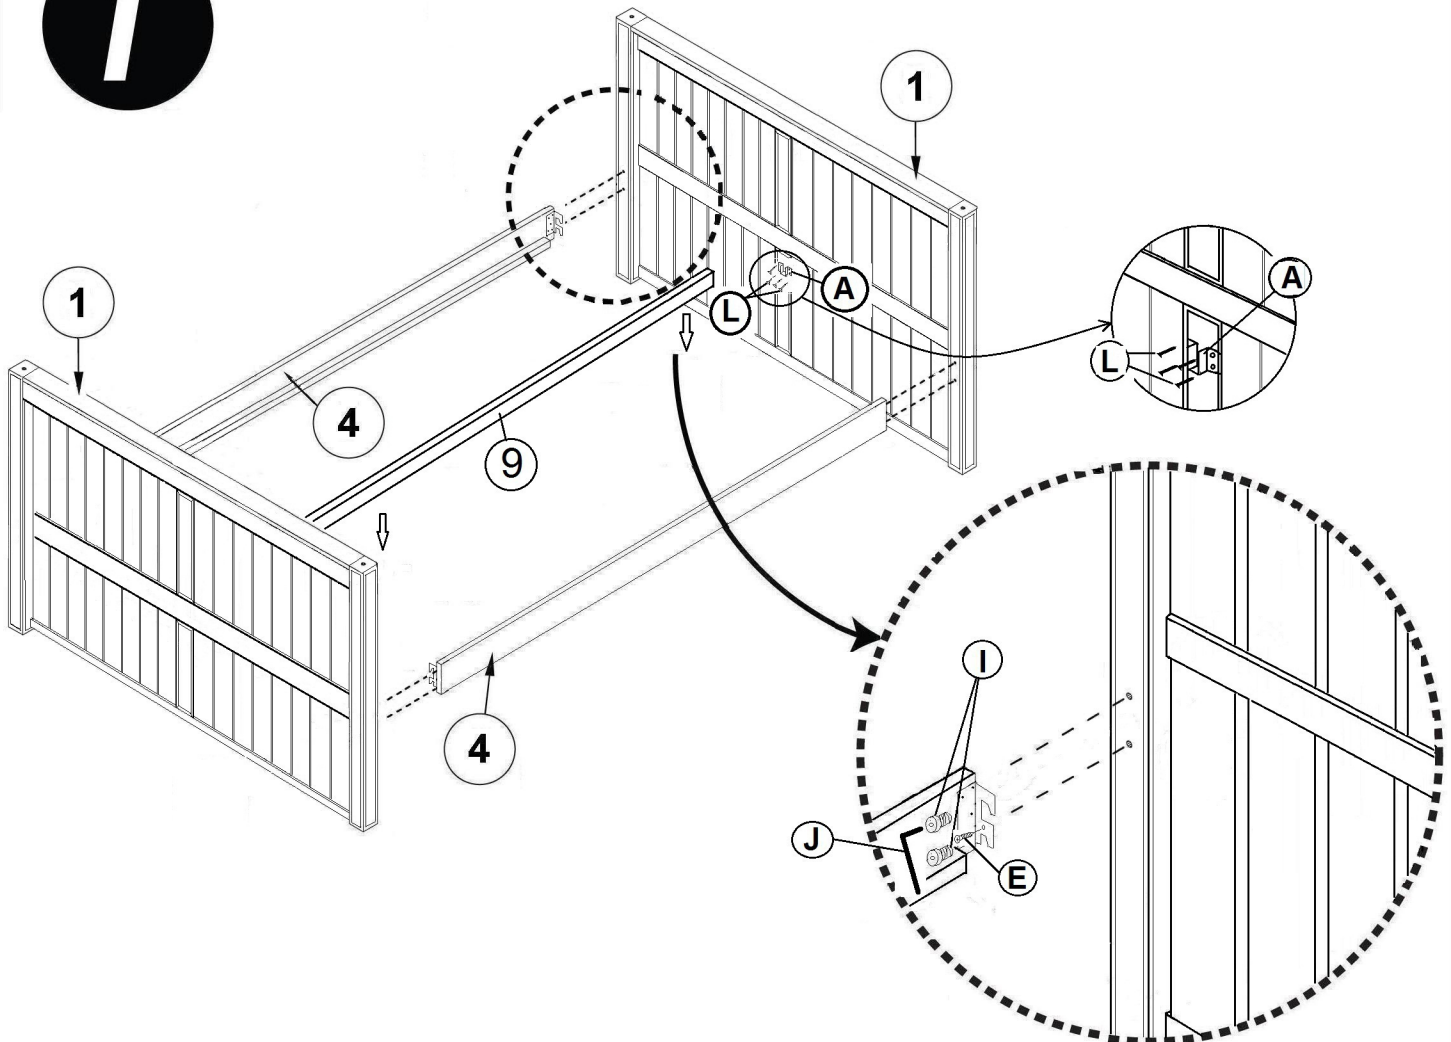

0361-C

Hardware List :

Item	Description	Qty
A	"U" Bracket	4 pcs
B	JCBC M6 x 30	8 pcs
C	Allen key M4	1 pc
E	CSK screw M4 x 25	104 pcs
F	Metal Pin	4 pcs
I	JCBB M8 x 25	16 pcs
J	Allen key M5	1 pc
L	CSK screw M4 x 16	32 pcs
M	"L" Bracket	8 pcs
N	Wood Cap	9 pcs

DO NOT TIGHTEN SCREWS BEFORE ALL PARTS ARE FULLY ASSEMBLED !!

Step
1

Bottom Bunk